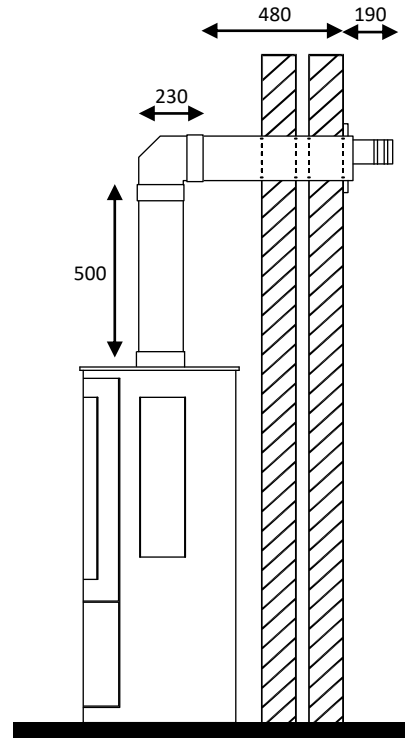

Kit 1

Kit 1

Contents:

- x1 - 500mm length
- x1 - 90 degree elbow
- x2 - smooth locking band
- x1 - 100/150 horizontal terminal (raincap end)

All items are powder coated black to match the stoves.

Kit 2

Kit 2

Contents:

- x1 - 1000mm length
- x1 - 90 degree elbow
- x2 - smooth locking band
- x1 - 100/150 horizontal terminal (raincap end)

All items are powder coated black to match the stoves.