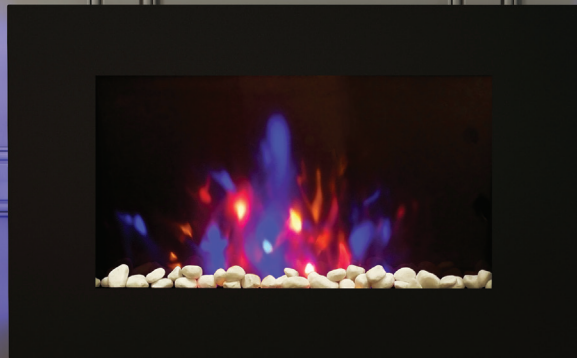

Azonto

38" Wall Mounted Electric Fire

NEW
PRODUCT

Crystals

Log Bed

Pebbles

Features

- 2kW Slimline wall mounted electric fire
- Flat Black glass fascia
- Up to 2kW heat output, 7 day thermostat remote control
- Flame effect only setting
- 7 different coloured flame effects
- Changeable fire bed of loose pebbles, crystals and fixed log bed
- 7 different coloured ambient back lighting
- Supplied with remote control

Technical Details

Width:	900mm
Height:	560mm
Depth:	110mm

*assuming 5hours/7 days per week usage. NPower standard electricity tariff for NE32 3BE, 02/02/2019